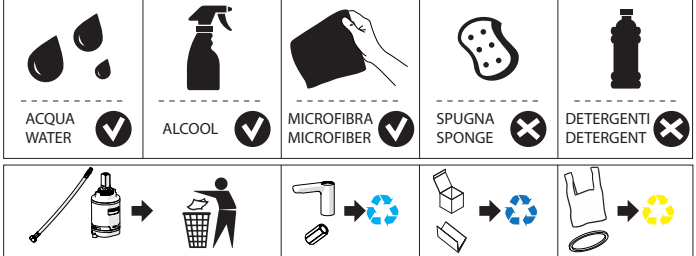

Closed position

Position of water saving "50% capacity"

100% Fully open flow

6

NOBILIS
The Best Technology for Water

LR116118/1
LR116118/2
LR116118/3

7

8

www.grupponobili.it

PRIMA DI INIZIARE / BEFORE STARTING

PULIZIA / CLEANING

IISTR LR116118#--STD

REV0.11/2018